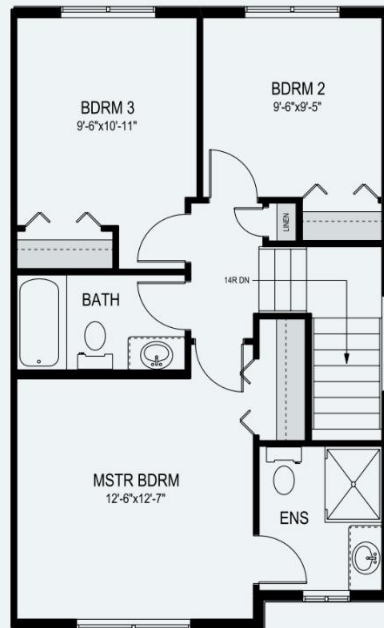

THE CRAFTON

FALCON HOMES

Two Story Town home

A 2228	TOTAL FINISHED SQ. FT: 1260	MAIN FLOOR SQ. FT: 620	UPPER FLOOR SQ. FT: 640
B 2228	TOTAL FINISHED SQ. FT: 1282	MAIN FLOOR SQ. FT: 641	UPPER FLOOR SQ. FT: 641
C 2228	TOTAL FINISHED SQ. FT: 1240	MAIN FLOOR SQ. FT: 620	UPPER FLOOR SQ. FT: 620

Main Floor Plan

MODEL B 2228

Upper Floor Plan

Basement Floor Plan