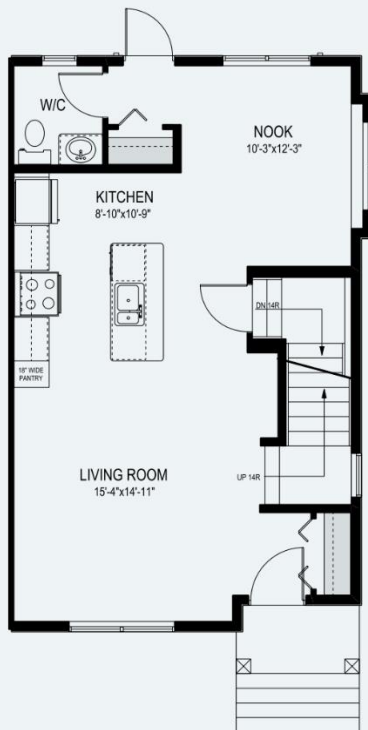

THE CRAFTON

FALCON HOMES

Two Story Town home

A 2228	TOTAL FINISHED SQ. FT: 1260	MAIN FLOOR SQ. FT: 620	UPPER FLOOR SQ. FT: 640
B 2228	TOTAL FINISHED SQ. FT: 1282	MAIN FLOOR SQ. FT: 641	UPPER FLOOR SQ. FT: 641
C 2228	TOTAL FINISHED SQ. FT: 1240	MAIN FLOOR SQ. FT: 620	UPPER FLOOR SQ. FT: 620

Main Floor Plan

MODEL B 2228

Upper Floor Plan

Basement Floor Plan